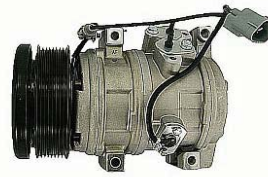

10S17C 12V 110/PV7
TOYOTA 03-09, Tundra 2007, FJ Cruiser 07-09

BT2103253 20013137